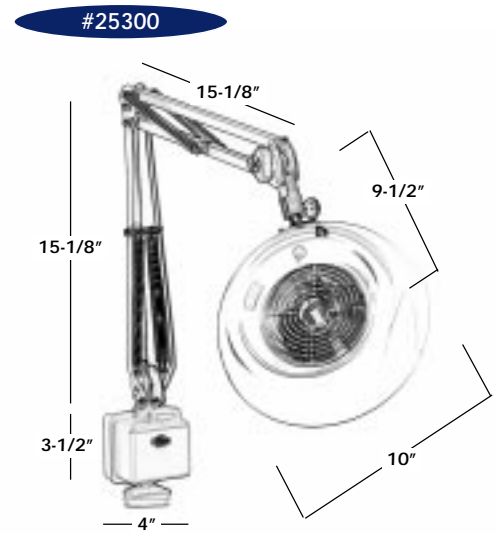

Mechanical Specs

Other Fume Removal Products:

#50020

#50010

► Most Popular

Product #	Ultraflex®		Mounting Base		Bulb Type		Finish		Lens Diopter 3	Voltage	
	25"	43"	Clamp on	Screw down	Cool White	UV	Lt. Grey	Black		STD 120	OPT 230
25200		X		X	X		X			X	
25300		X	X		X		X			X	
25500		X		X	X		X		X	X	
25600		X	X		X		X		X	X	

Consult factory for other models/numbers/colors not listed
* Optional colors available upon request, consult factory for details * 230 volt available (see chart)
* For 230 volt products select cord type from chart